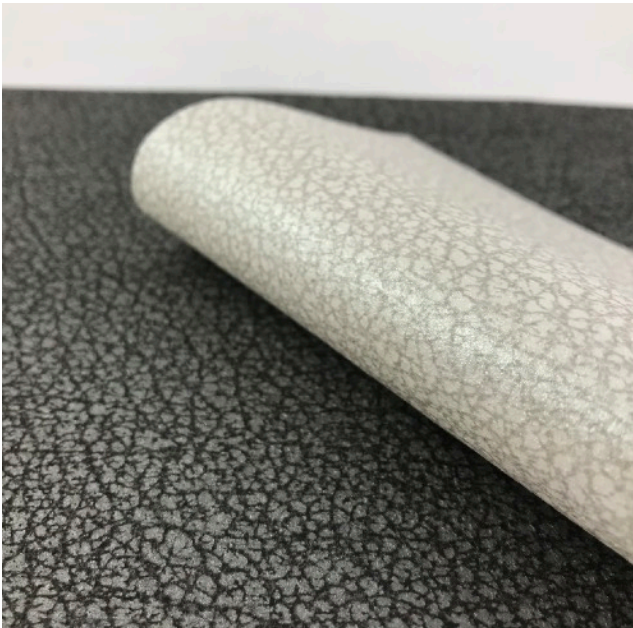

## gallen

STOCK	IN STOCK
COMPOSITION	70% FSC CERTIFIED WOOD PULP / 30% POLYESETER
FINISH	WATER REPELLANT FINISH
FLAME RATING	ASTM E84 CLASS A
REPEAT	NO REPEAT
WEIGHT	7.1 oz / linear yard
WIDTH	54" PRECISION TRIMMED
ORIGIN	EUROPE
MINIMUM ORDER	1 YARD
CFA	AVAILABLE UPON REQUEST